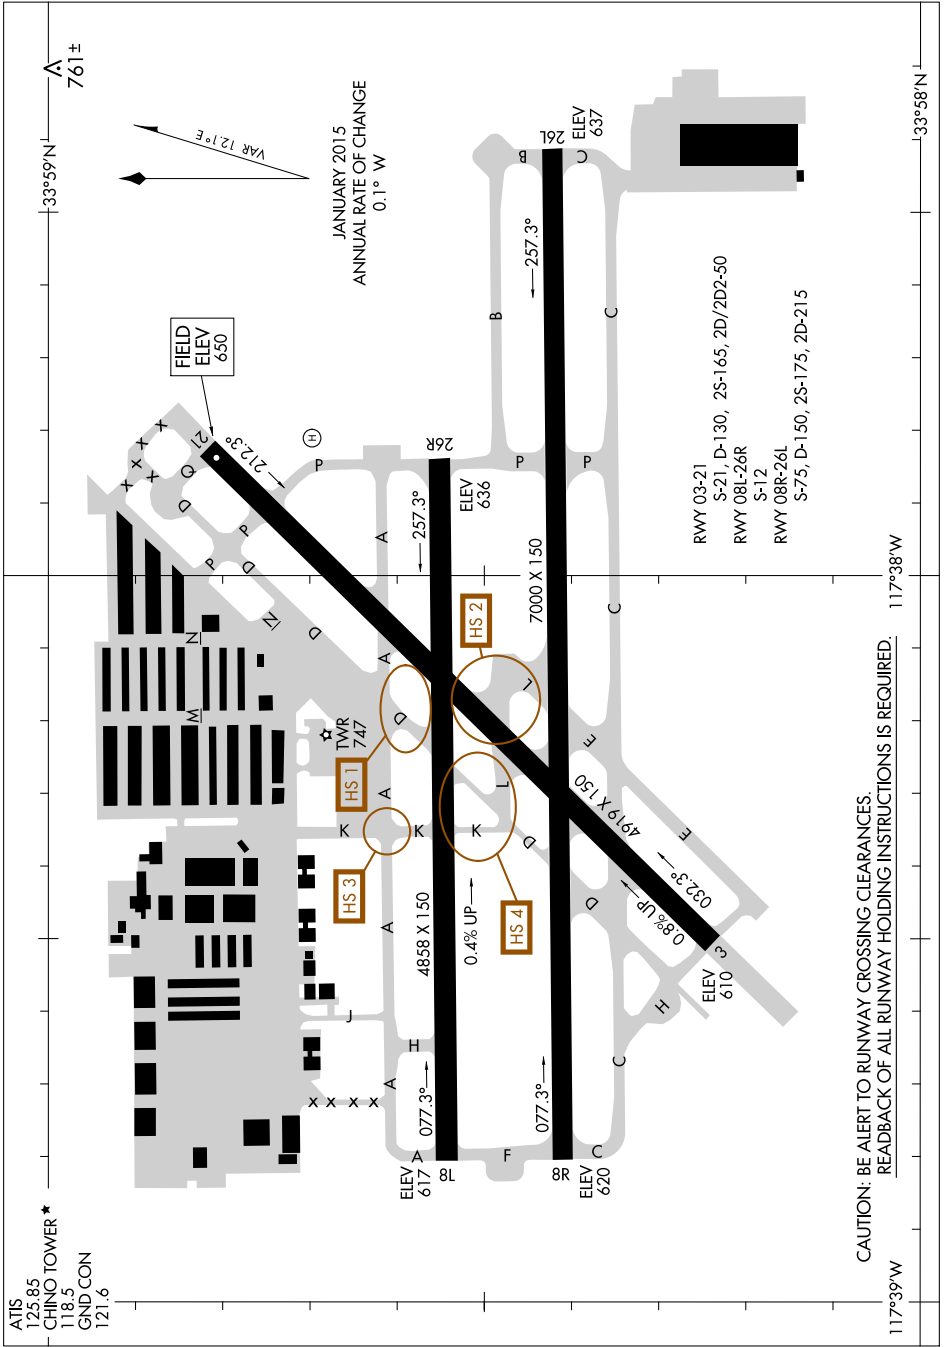

AIRPORT DIAGRAM

AL-5599 (FAA)

CHINO (CNO)
CHINO, CALIFORNIA

SW-3, 10 OCT 2019 to 07 NOV 2019

CAUTION: BE ALERT TO RUNWAY CROSSING CLEARANCES.
READBACK OF ALL RUNWAY HOLDING INSTRUCTIONS IS REQUIRED.

117°39'W

117°38'W

33°58'N

AIRPORT DIAGRAM

CHINO, CALIFORNIA
CHINO (CNO)

SW-3, 10 OCT 2019 to 07 NOV 2019